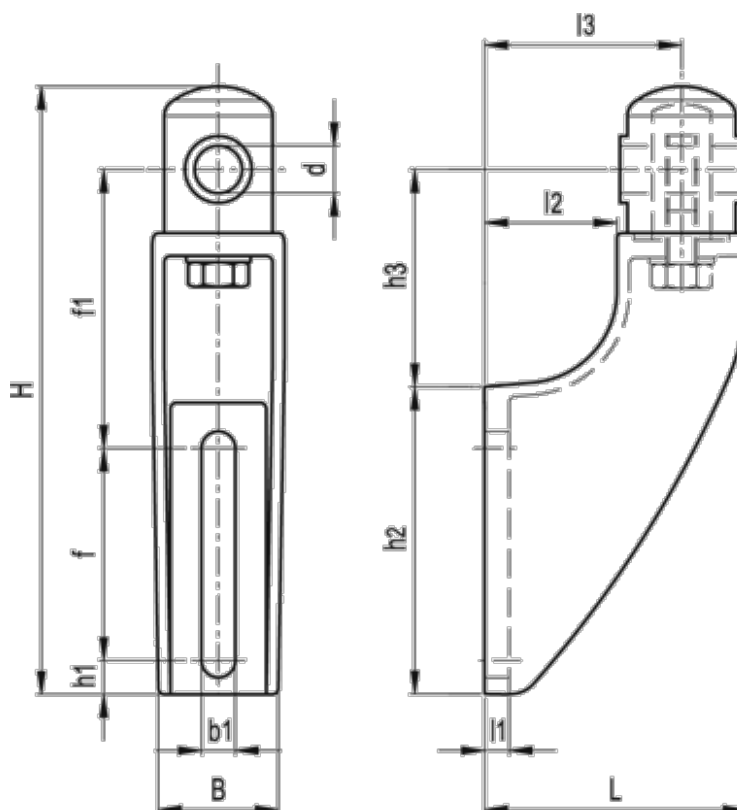

Data Sheet

Article number: 2310419665
Description: E+G Guide rail bracket
SPR.14-B

Measures

B = 41	h3 = 70
b1 = 11	L = 85
d = 14	l1 = 8
f = 69	l2 = 43
f1 = 90	l3 = 64
H = 193	Weight (g) = 195
h1 = 11	
h2 = 100	